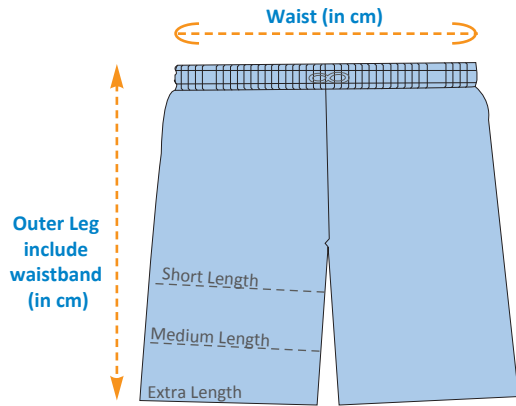

SPORT SHIRTS AUSTRALIA SIZE CHART - SHORTS

If you're wondering what sizes to order, just follow the instructions below.

Men

Your size	XS	S	M	L	XL	2XL	3XL	4XL	5XL	6XL	
Waist (cm)	65	66	68	70	74	78	80	84	87	90	
Outer Leg (cm)	Short Length	41.5	43	44.5	46	47	48.5	50.5	52	53.5	55.5
	Medium Length	48	49.5	51	52.5	53.5	55	56.5	58	60	61.5
	Extra Length	55	56.5	58	59.5	60.5	62	63.5	65	67	68.5

Women

Your size	8	10	12	14	16	18	20	22	24	26	
Waist (cm)	62	64	65	66	68	70	74	78	81	84	
Outer Leg (cm)	Short Length	34.5	36	41.5	43	44.5	46	47	48.5	50.5	52
	Medium Length	42	44.5	48	49.5	51	52.5	53.5	55	56.5	58
	Extra Length	49	51.5	55	56.5	58	59.5	60.5	62	63.5	65

Children

Your size	2	4	6	8	10	12	14	
Waist (cm)	48	50	53	56	59	62	64	
Outer Leg (cm)	Short Length	24	27	28.5	32	33	34.5	36
	Medium Length	26.5	30	33	36	38.5	42	44.5
	Extra Length	33.5	37	40	43	45.5	49	51.5